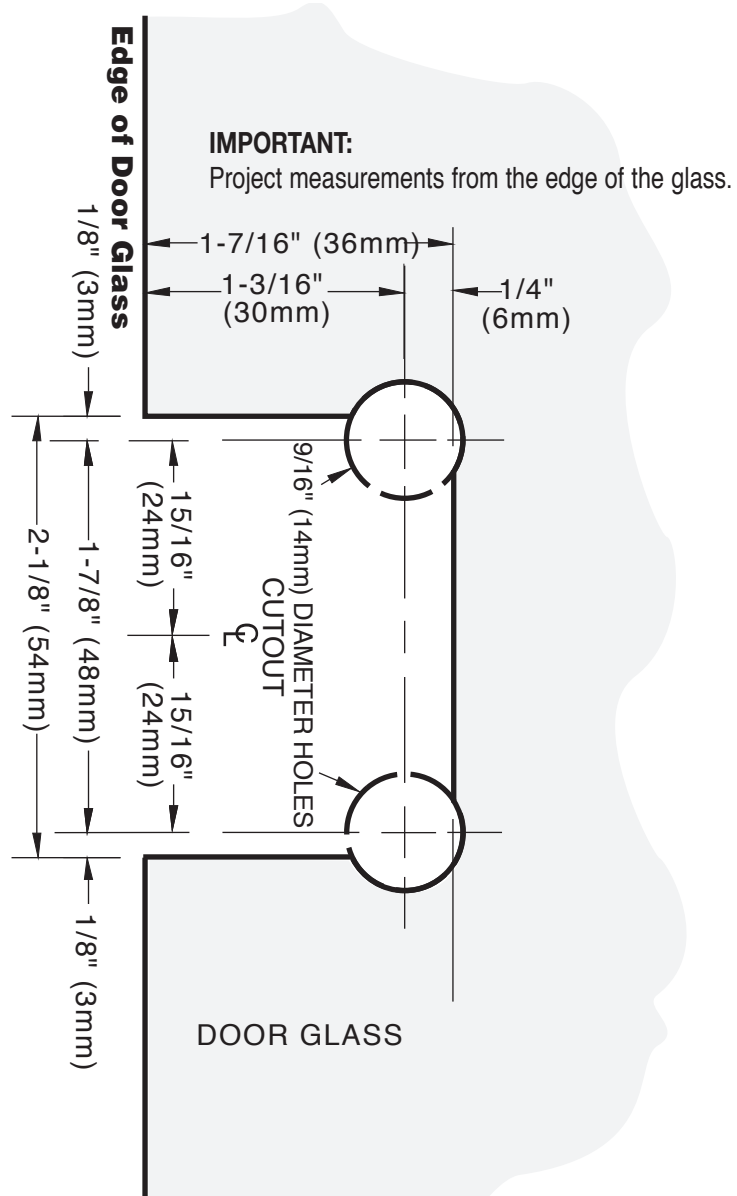

C.R. LAURENCE CO., INC.
PROFESSIONAL QUALITY

JR. GENEVA
 180° Glass-to-Glass Hinge
 CAT. No. JRG180

C.R. Laurence Co., Inc. For technical assistance in the United States call toll free (800) 421-6144; from Canada call toll free (877) 421-6144;
 crlaurence.com Outside the U.S. and Canada call (323) 588-1281. Ask for Tech Sales at Extension 7740. Toll free fax (800) 458-7496.